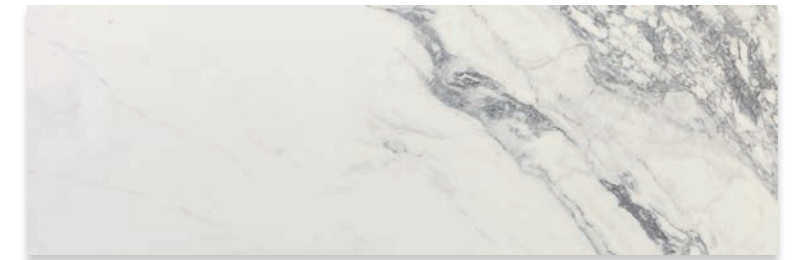

NIRO

• Niro	Brillo	40x120	Rec.	M63	031.412.0804.00448	
• Niro	Mate	40x120	Rec.	M63	031.412.0803.00448