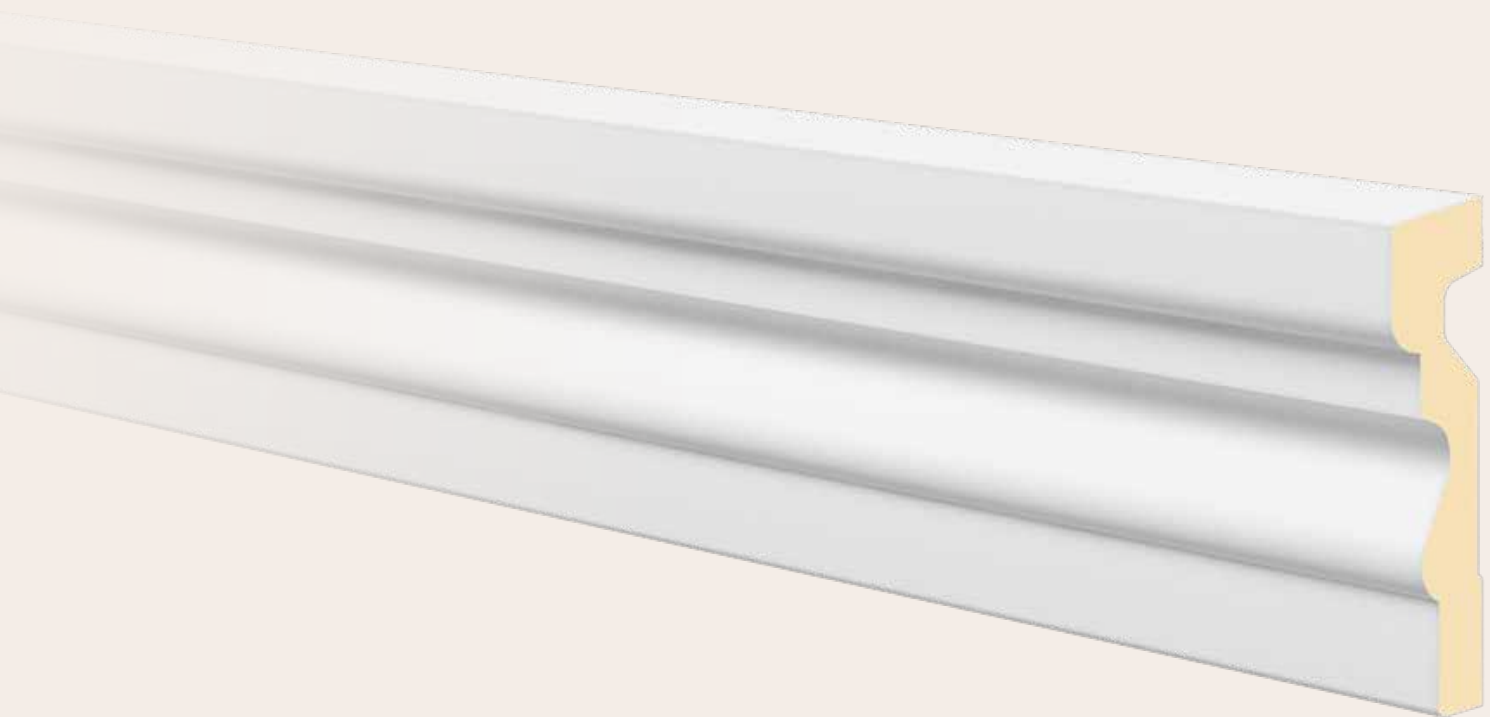

Geef uw gevels een absoluut unieke uitstraling! Met de DO-MOSTYL® collectie van NOËL & MARQUET beschikt u over een ruime waaier aan producten van topklasse: lijstwerk voor vensters en deuren, gevellijsten, vensterbanken, frontons en hoekstenen.

De elementen zijn voorzien van een speciale bescherm laag en ze zijn specifiek vervaardigd voor buitengebruik.